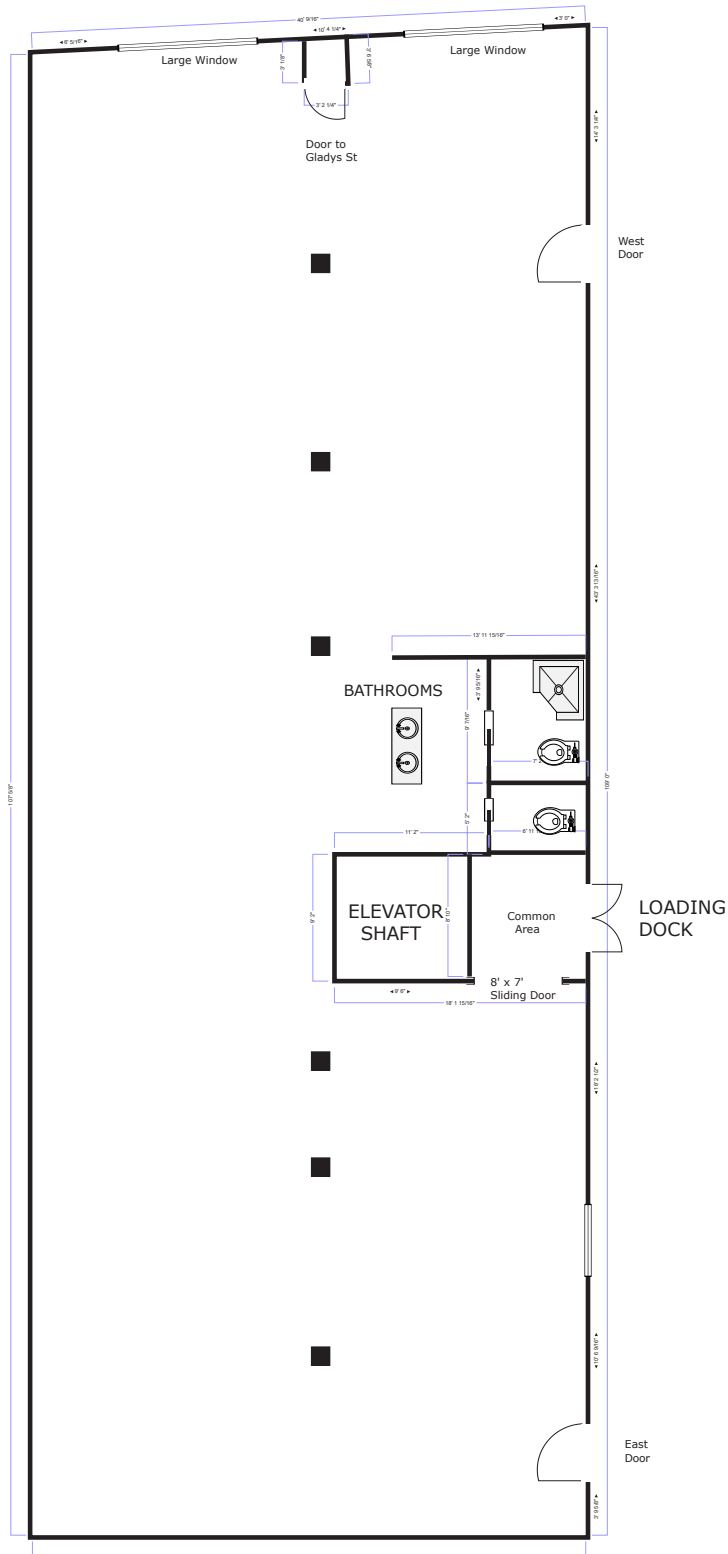

718 GLADYS AVE., 1ST FLOOR, LOS ANGELES | ±4,600 SF | FOR LEASE

FLOORPLAN

718 GLADYS AVE., 1ST FLOOR, LOS ANGELES | ±4,600 SF | FOR LEASE

INTERIOR PHOTOS